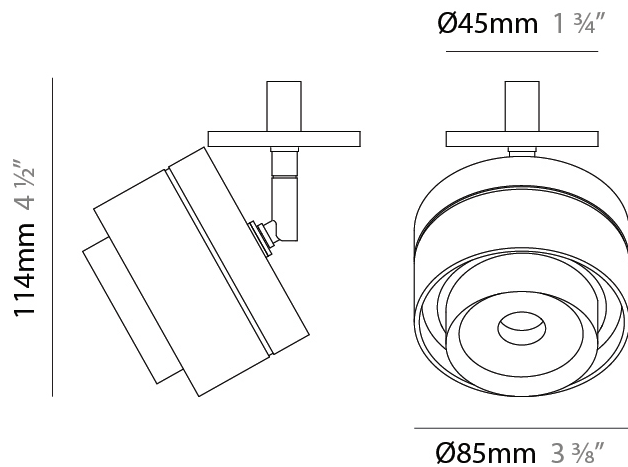

ZOOM SURFACE

A7200014- -

base number   Color   Finish
Temperature   Options

1. To build a product code in our configurator select the specify button on the base model # product page
2. To build a manual product code on this datasheet choose from the options listed below in blue font and add the suffix to the base model #

GENERAL

Series: Zoom
Partner: Letroh
Division: Architectural
Installation: Surface
Product Type: Spots
Mounting Location: Ceiling
Light Distribution: Adjustable / Downlight

PHYSICAL

Aperture Sizes - Downlights: 2"
Shape: Cylinder
Diameter (mm): 85
Diameter (in): 3 3/8
Height (mm): 114
Height (in): 4 1/2
Weight (kg): 0.38
Weight (lbs): 0.73
Fixture Finish: WHI / BLK
Fixture Material: Aluminum

ELECTRICAL

Lamp Type: LED (Zhaga Standard)
Input Wattage (W): 14.7
Total Output Wattage (W): 12.7
Dimming: Tri-Mode (Non-Dimming and Phase Dimming (120Vac only) and 0-10V Dimming)
Driver Included: No
Driver Location: Remote
Driver Type: Constant Current - Universal
Driver Class: Class 2
Housing: ENCP3
Input Voltage (V): 120 - 277
Constant Current (MA): 350

LED

Color Temperature (°K): 2700 / 3000
Max. Delivered Lumen (lm): 831 / 878
Nominal Lumen (lm): 1010 / 1068
CRI: >97 CRI
Lamp Life (hrs): 50000

OPTICAL

Optic°: 12 - 46
Adjustability: Tilting and rotating

RATINGS AND CERTIFICATIONS

Certified By: Certified for North American Standards
IP rating: IP20