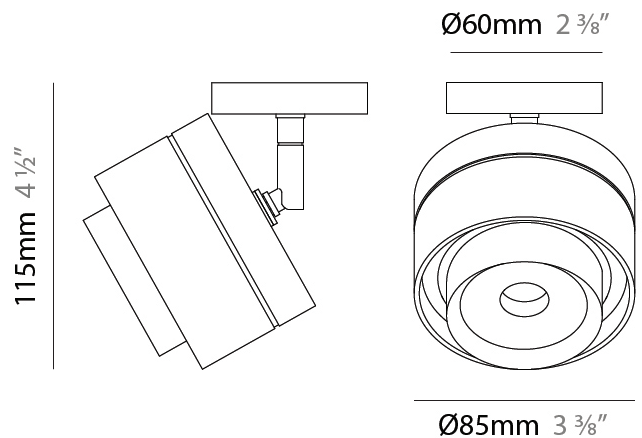

ZOOM SURFACE

A7200015- -

base number   Color   Finish
Temperature   Options

1. To build a product code in our configurator select the specify button on the base model # product page
2. To build a manual product code on this datasheet choose from the options listed below in blue font and add the suffix to the base model #

GENERAL

Series: Zoom
Partner: Letroh
Division: Architectural
Installation: Surface
Product Type: Spots
Mounting Location: Ceiling
Light Distribution: Adjustable / Downlight

PHYSICAL

Aperture Sizes - Downlights: 2"
Shape: Cylinder
Diameter (mm): 85
Diameter (in): 3 3/8"
Height (mm): 115
Height (in): 4 1/2"
Weight (kg): 0.38
Weight (lbs): 0.73
Fixture Finish: WHI / BLK
Fixture Material: Aluminum

ELECTRICAL

Lamp Type: LED (Zhaga Standard)
Input Wattage (W): 14.7
Total Output Wattage (W): 12.7
Dimming: Tri-Mode (Non-Dimming and Phase Dimming (120Vac only) and 0-10V Dimming)
Driver Included: No
Driver Location: Remote
Driver Type: Constant Current - Universal
Driver Class: Class 2
Housing: ENCP3
Input Voltage (V): 120 - 277
Constant Current (MA): 350

LED

Color Temperature (°K): 2700 / 3000
Max. Delivered Lumen (lm): 831 / 878
Nominal Lumen (lm): 1010 / 1068
CRI: >97 CRI
Lamp Life (hrs): 50000

OPTICAL

Optic°: 12 - 46
Adjustability: Tilting and rotating

RATINGS AND CERTIFICATIONS

Certified By: Certified for North American Standards
IP rating: IP20